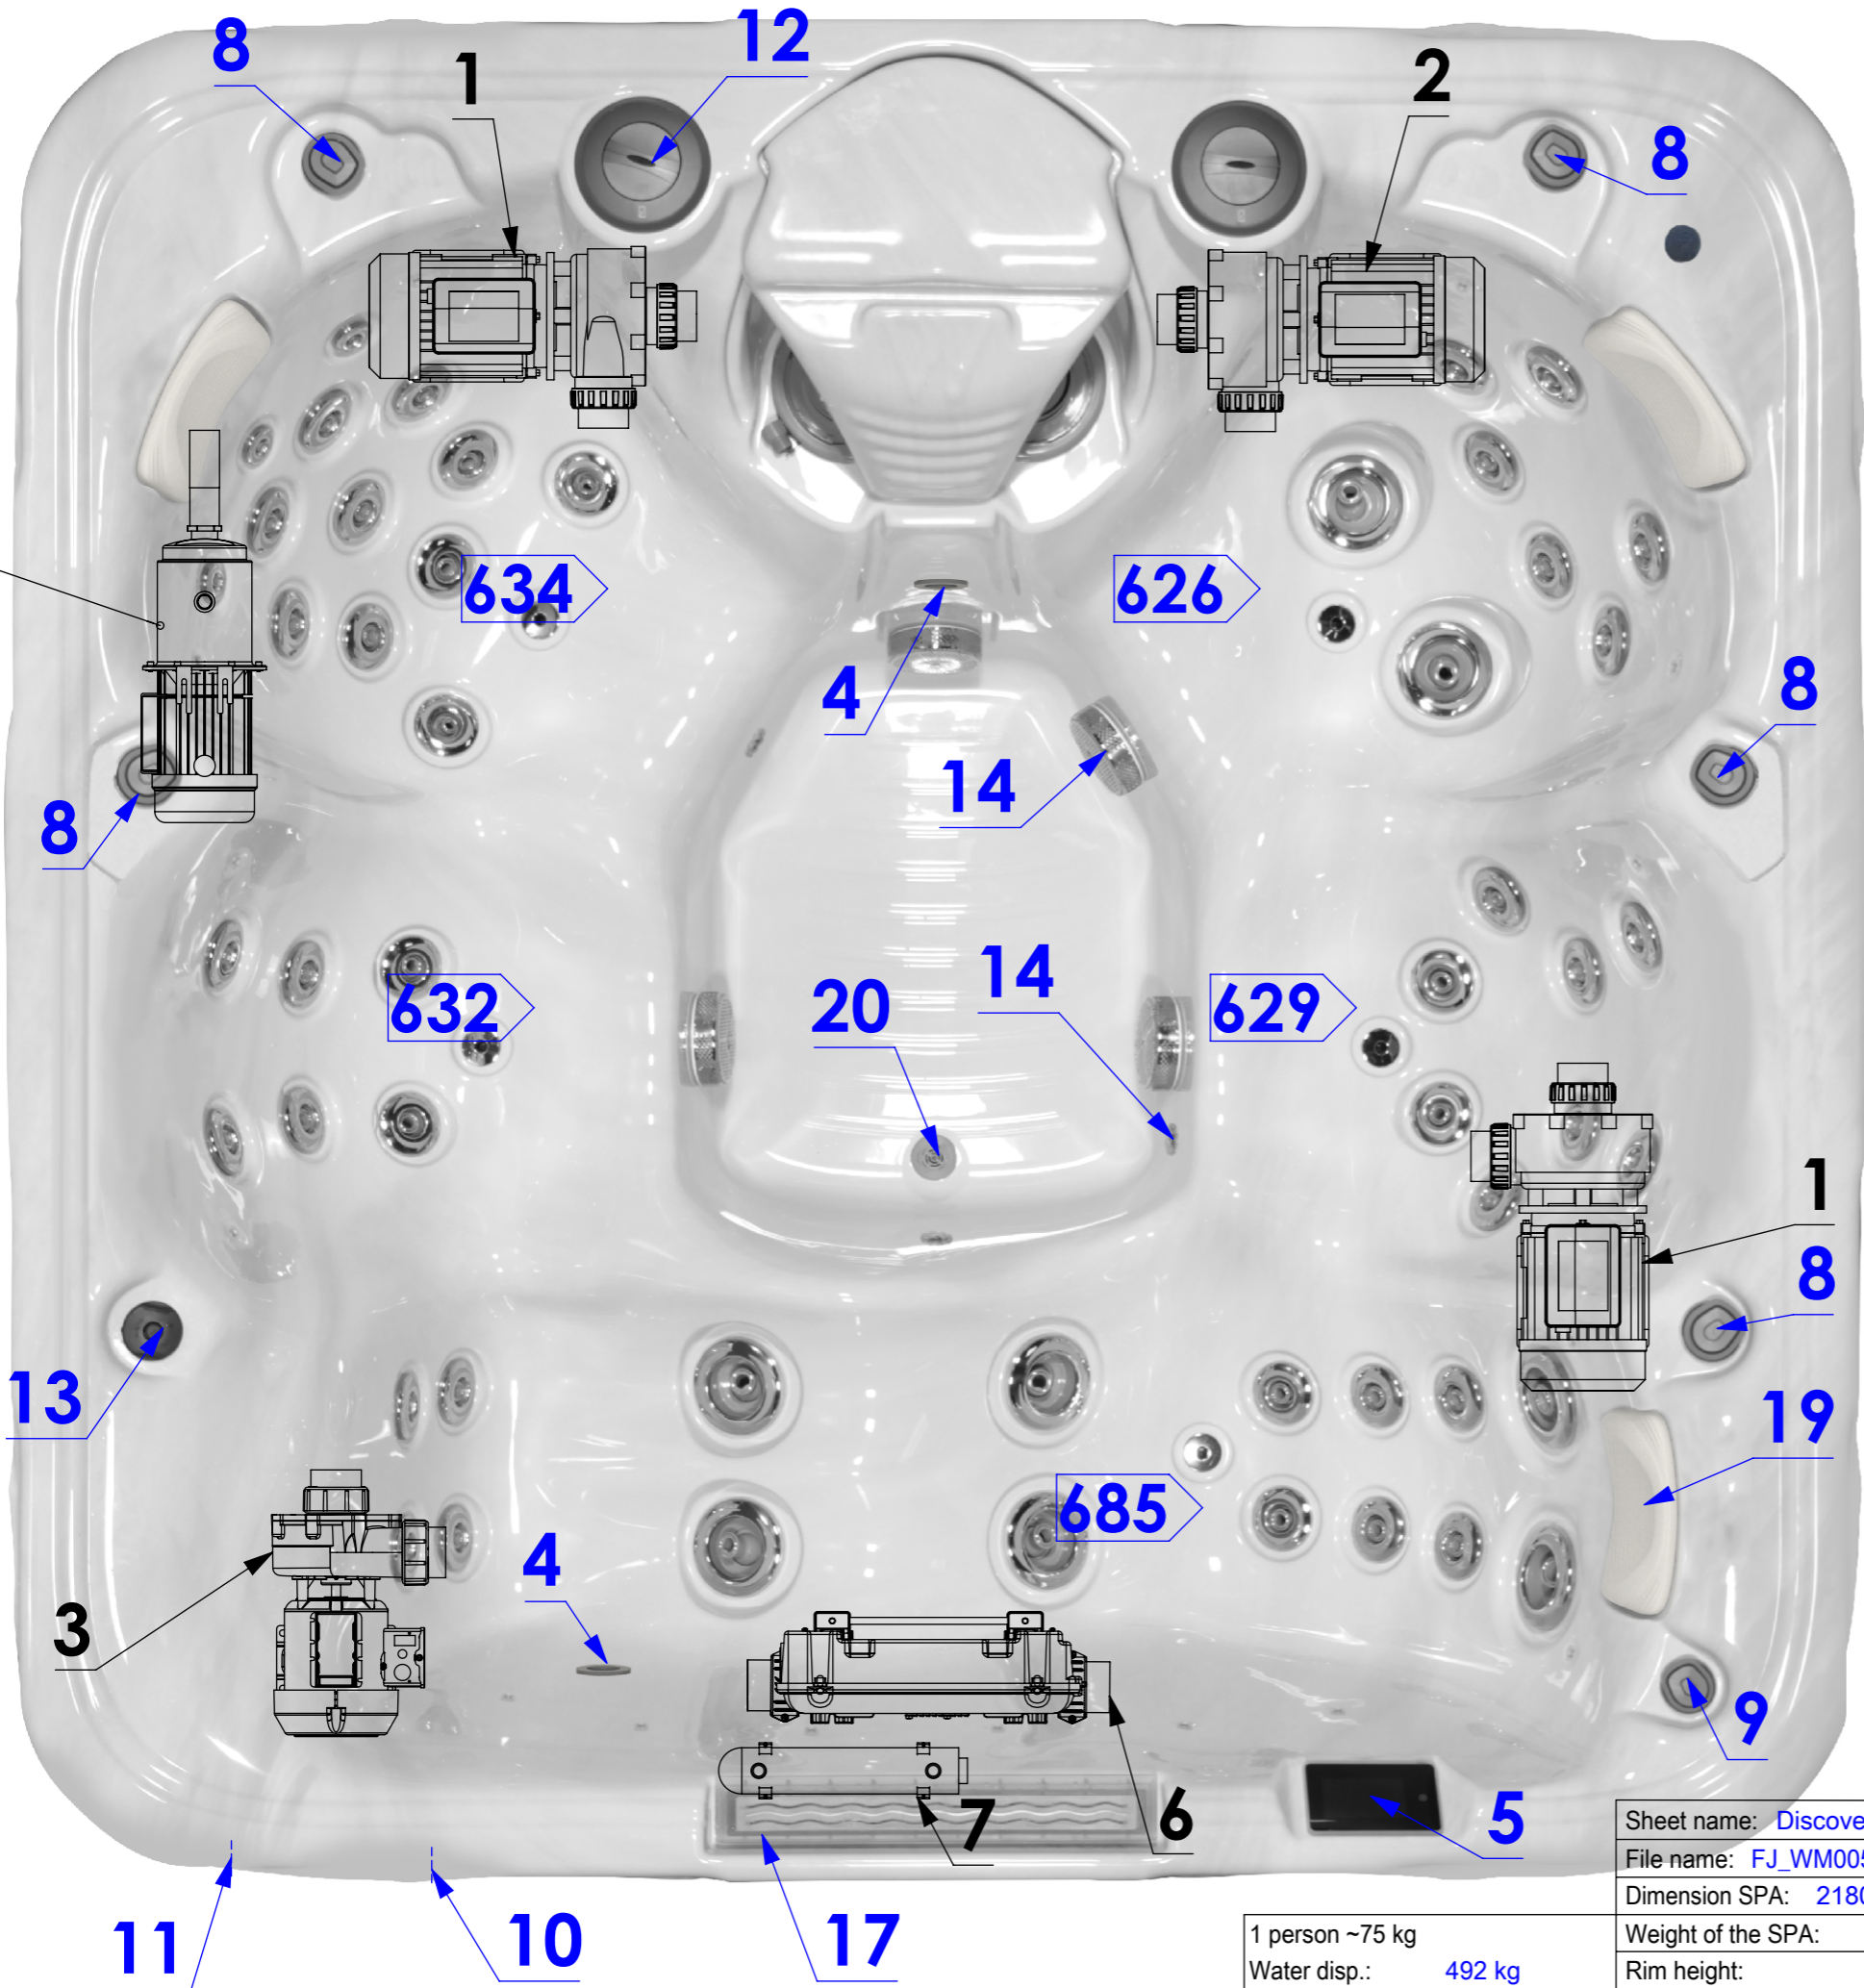

Product code	Jets	PC
AJ00214	Jet 2" - transparent 1 Hole transparent V3 Wellis	3
AJ00216	Jet 3" - transparent 1 Hole transparent V3 Wellis	34
AJ00217	Jet 3" - transparent 1 Hole rotational transparent V3 Wellis	6
AJ00218	Jet 5" - transparent 1 Hole transparent V3 Wellis	2
AJ00219	Jet 5" - transparent 1 Hole rotational transparent V3 Wellis	6
AJ00230SET	5" jet body V3 transparent set	8
AJ00228SET	3" jet body V3 transparent set	40
AJ00226SET	2" jet body V3 transparent set	3

Number	Product code	Product name	PC
1.	ACM0079	Spa Pump 2 HP - One Speed	2
2.	ACM0080	Spa Pump 3 HP - One Speed	1
3.	ACM0841	Gecko CMXP circulation pump 190W	1
4.	ACM0738	Oxygen Pump - 1.34 HP	1
5.	ACM0768	Control Panel - IN.K1000	1
6.	ACM0756	Control box In.YE-5	1
7.	ACM0888	UV-C Stainless steel house set	1
8.	AKU1895	Air regulator grip Wellis V2	5
9.	AKU1896	On-off tap grip Wellis V2	1
10.		Electrical connection	1
11.		Drain position	1
12.	ACM0521	Speaker - Round Pop-Up	1
	ACM0849	Subwoofer 288 W	1
	ACM0695	Speaker Cable - 2 x 0.75 RED-BLACK	1
	ACM0769	Amplifier - InStream 2	1
13.	AM00744	Pump type aromatherapy house	1
14.	AKU0064	Suction - 73 S / 60.3 S - Thick	4
17.	AKU1498	Waterfall cascade LED	1
18.	AJ00171	Circulation Jet light grey- 20 RB	3
19.	AF00061	Pillow 300x126x54 white ribbed	5
20.	AJ00169	Jet - 20 SB - Ozone 90°	1
21.	AKU0116	Spa Filter - 235 x 127 - Wellis Antimicrobial blue (no thread)	2

Product family: PeakLine

Sheet name: Discovery medence		Projection		
File name: FJ_WM00543_ENG				
Dimension SPA: 2180x2180x970 mm		Min. electrical needs: 230 V - 1x48A - 50Hz - 3 kW Heater		
Weight of the SPA: 360 kg		Raklap 2200x950x145 - AE00362	Control box: GECKO YE-5 + K1000	
Rim height: 130 mm	Approved by: Samu József	Pr. No: P-000000	Number: WM00543	A
Minimum water: 988 liter	Created: 2018. 09. 28.	Drawer: szomo - 2018. 09. 28. 10:27:07	A3	M 1:50

1 person ~75 kg
 Water disp.: 492 kg
 Minimum water: 988 liter