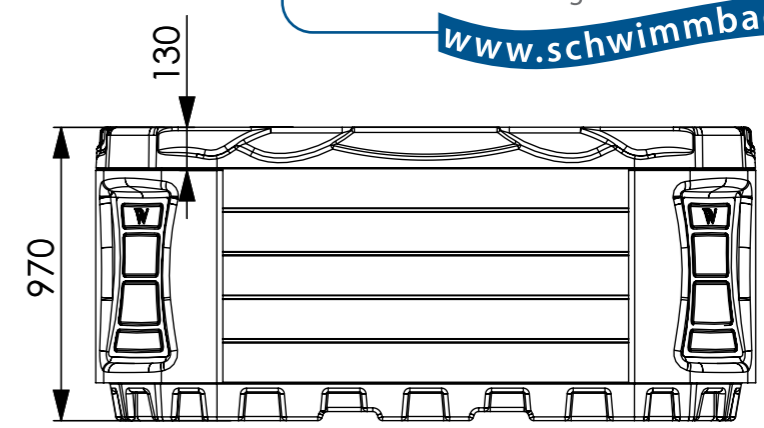

Product code	Jets	PC
AJ00214	Jet 2" - transparent 1 Hole transparent V3 Wellis	3
AJ00216	Jet 3" - transparent 1 Hole transparent V3 Wellis	34
AJ00217	Jet 3" - transparent 1 Hole rotational transparent V3 Wellis	6
AJ00218	Jet 5" - transparent 1 Hole transparent V3 Wellis	2
AJ00219	Jet 5" - transparent 1 Hole rotational transparent V3 Wellis	6
AJ00230SET	5" jet body V3 transparent set	8
AJ00228SET	3" jet body V3 transparent set	40
AJ00226SET	2" jet body V3 transparent set	3

Number	Product code	Product name	PC
1.	ACM0079	Spa Pump 2 HP - One Speed	2
2.	ACM0080	Spa Pump 3 HP - One Speed	1
3.	ACM0841	Gecko CMXP circulation pump 190W	1
4.	ACM0738	Oxygen Pump - 1.34 HP	1
5.	ACM0768	Control Panel - IN.K1000	1
6.	ACM0756	Control box In.YE-5	1
7.	ACM0888	UV-C Stainless steel house set	1
8.	AKU1895	Air regulator grip Wellis V2	5
9.	AKU1896	On-off tap grip Wellis V2	1
10.		Electrical connection	1
11.		Drain position	1
12.	ACM0521	Speaker - Round Pop-Up	1
	ACM0849	Subwoofer 288 W	1
	ACM0695	Speaker Cable - 2 x 0.75 RED-BLACK	1
	ACM0769	Amplifier - InStream 2	1
13.	AM00744	Pump type aromatherapy house	1
14.	AKU0064	Suction - 73 S / 60.3 S - Thick	4
17.	AKU1498	Waterfall cascade LED	1
18.	AJ00171	Circulation Jet light grey- 20 RB	3
19.	AF00061	Pillow 300x126x54 white ribbed	5
20.	AJ00169	Jet - 20 SB - Ozone 90°	1
21.	AKU0116	Spa Filter - 235 x 127 - Wellis Antimicrobial blue (no thread)	2

Product family: PeakLine

Sheet name: Discovery medence		Projection		
File name: FJ_WM00543_ENG				
Dimension SPA: 2180x2180x970 mm		Min. electrical needs: 230 V - 1x48A - 50Hz - 3 kW Heater		
Weight of the SPA: 360 kg		Raklap 2200x950x145 - AE00362	Control box: GECKO YE-5 + K1000	
Rim height: 130 mm	Approved by: Samu József	Pr. No: P-000000	Number: WM00543	A
Minimum water: 988 liter	Created: 2018. 09. 28.	Drawer: szomo - 2018. 09. 28. 10:27:07	A3	M 1:50